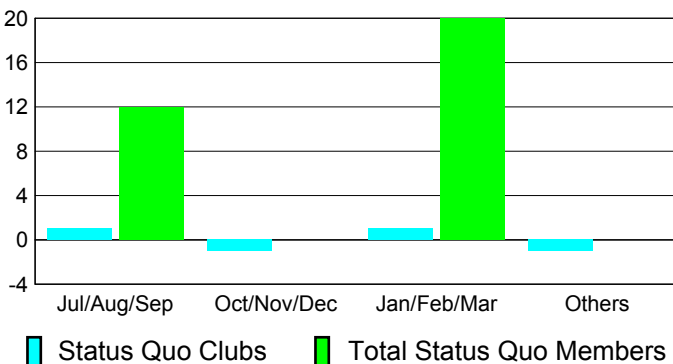

Club Results 2010-2011

Goal, New, Dropped, Gain/Loss

Comparison of Club Gain/Loss

Current Year Compared to the Previous Year

YTD Status Quo Clubs 2010-2011

Status Quo Clubs Compared to Status Quo Members

MEMBERSHIP

Membership Results
2010-2011

Membership
2009-2010

| Month | Net Memb Goal | Actual New Memb | Actual Dropped Memb | Gain/Loss of Memb | Gain/Loss of Memb |
|---------------|---------------|-----------------|---------------------|-------------------|-------------------|
| Jul/Aug/Sep | 60 | 54 | -111 | -57 | -57 |
| Oct/Nov/Dec | 50 | 193 | -57 | 136 | 22 |
| Jan/Feb/Mar | 40 | 43 | -18 | 25 | 22 |
| Apr/May/Jun | 0 | 95 | -44 | 51 | -2 |
| Totals | 150 | 385 | -230 | 155 | -15 |