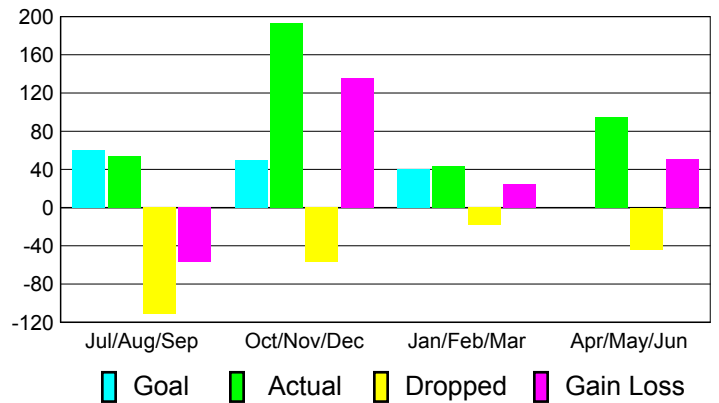

Membership Results 2010-2011

Goal, New, Dropped, Gain/Loss

Comparison of Membership Gain/Loss

Current Year Compared to the Previous Year