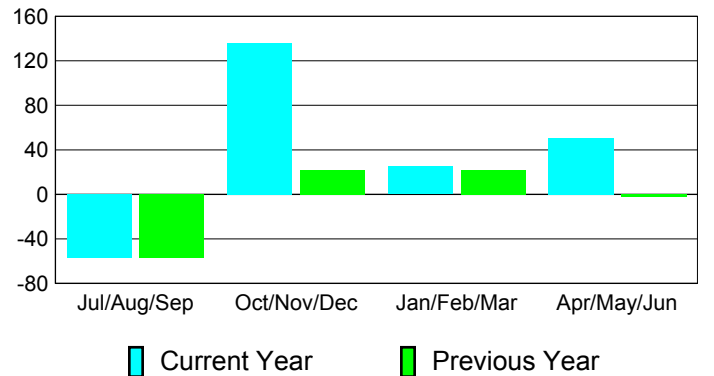

Membership Results
2010-2011

Membership
2009-2010

| Month | Net Memb Goal | Actual New Memb | Actual Dropped Memb | Gain/Loss of Memb | Gain/Loss of Memb |
|---------------|---------------|-----------------|---------------------|-------------------|-------------------|
| Jul/Aug/Sep | 60 | 54 | -111 | -57 | -57 |
| Oct/Nov/Dec | 50 | 193 | -57 | 136 | 22 |
| Jan/Feb/Mar | 40 | 43 | -18 | 25 | 22 |
| Apr/May/Jun | 0 | 95 | -44 | 51 | -2 |
| Totals | 150 | 385 | -230 | 155 | -15 |

Membership Results 2010-2011

Goal, New, Dropped, Gain/Loss

Comparison of Membership Gain/Loss

Current Year Compared to the Previous Year

Gender Comparison 2010-2011

Jul/Aug/Sep

Oct/Nov/Dec

Jan/Feb/Mar