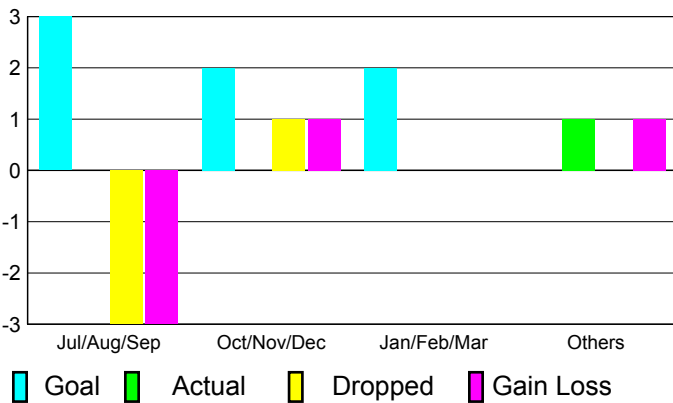

2010-2011 GMT Reports for District (or Undistricted) **District 324C8**

GMT: **M NAGARAJAN**

Location: **INDIA**

GMT CA: **6**

CLUBS

Club Results
2010-2011

Clubs
2009-2010

| Month | New Club Goal | Actual New Clubs | Actual Dropped Clubs | Gain/Loss of Clubs | Gain/Loss of Clubs |
|---------------|---------------|------------------|----------------------|--------------------|--------------------|
| Jul/Aug/Sep | 3 | 0 | -3 | -3 | -1 |
| Oct/Nov/Dec | 2 | 0 | 1 | 1 | 1 |
| Jan/Feb/Mar | 2 | 0 | 0 | 0 | 1 |
| Apr/May/Jun | 0 | 1 | 0 | 1 | 2 |
| Totals | 7 | 1 | -2 | -1 | 3 |

Club Results 2010-2011

Goal, New, Dropped, Gain/Loss

Comparison of Club Gain/Loss

Current Year Compared to the Previous Year

YTD Status Quo Clubs 2010-2011

Status Quo Clubs Compared to Status Quo Members

MEMBERSHIP